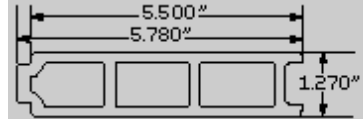

### Colors

Traditional	
DESCRIPTION:	5/4" x 6" S4S
HEIGHT:	1 1/4"
WIDTH:	5 1/2"
LENGTHS:	12', 16', 20'
WEIGHT:	1.8 lbs./ft.

Tongue & Groove	
DESCRIPTION:	5/4" x 6"
HEIGHT:	1 1/4"
WIDTH:	5 3/4"
LENGTHS:	12', 16', 20'
WEIGHT:	1.65 lbs./ft.